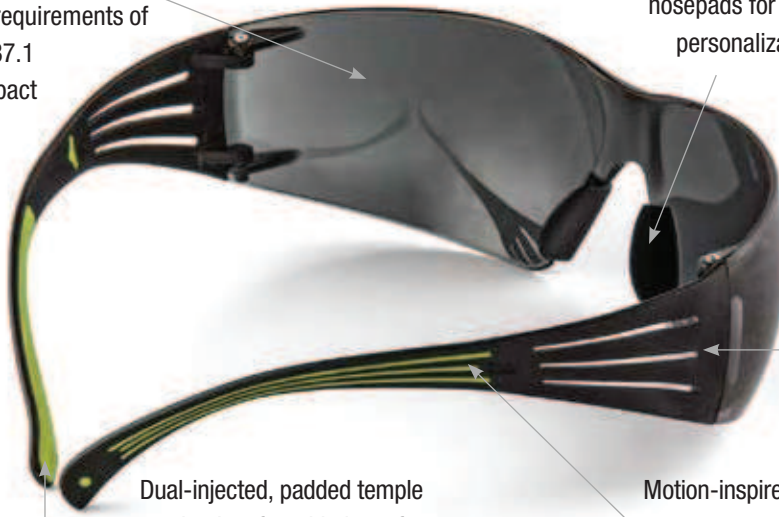

The original 3M™ SecureFit™ Protective Eyewear, 200 Series featured the proprietary self-adjusting 3M™ Pressure Diffusion Temple Technology – a scientific advancement that helps diffuse pressure over the ear, enhancing comfort while not compromising the security of fit. But the innovation doesn't stop there – Introducing **3M™ SecureFit™ Protective Eyewear, 400 Series.**

3M™ SecureFit™ Protective Eyewear, 400 Series

The power to protect your world.™

NEW 3M™ SecureFit™ Protective Eyewear, 400 Series takes comfort to the next level

The experience of putting on 3M™ SecureFit™ Protective Eyewear is game-changing. The new SecureFit™ 400 Series enhances comfort and security of fit with soft adjustable nose pads and dual injected temples.

Polycarbonate lenses absorb 99.9% of ultraviolet light".
Meets the requirements of AS/NZS 1337.1
Medium Impact

Soft, positionable nose pads for greater personalization

Features proprietary self-adjusting 3M™ Pressure Diffusion Temple Technology

Dual-injected, padded temple touchpoints for added comfort over the ears

Motion-inspired, contoured piping in a bold, modern color palette for an infusion of style

The 400 Series features 3M™ Pressure Diffusion Temple Technology, soft adjustable nose pads & dual-injected temples