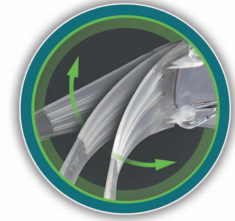

The original 3M™ SecureFit™ Protective Eyewear, 200 Series featured the proprietary self-adjusting 3M™ Pressure Diffusion Temple Technology – a scientific advancement that helps diffuse pressure over the ear, enhancing comfort while not compromising the security of fit. But the innovation doesn't stop there – Introducing **3M™ SecureFit™ Protective Eyewear, 400 Series.**

3M™ SecureFit™ Protective Eyewear, 400 Series

The power to protect your world.™

NEW 3M™ SecureFit™ Protective Eyewear, 400 Series takes comfort to the next level

The experience of putting on 3M™ SecureFit™ Protective Eyewear is game-changing. The new SecureFit™ 400 Series enhances comfort and security of fit with soft adjustable nose pads and dual injected temples.

Polycarbonate lenses absorb 99.9% of ultraviolet light".
Meets the requirements of AS/NZS 1337.1
Medium Impact

Soft, positionable nose pads for greater personalization

Features proprietary self-adjusting 3M™ Pressure Diffusion Temple Technology

Dual-injected, padded temple touchpoints for added comfort over the ears

Motion-inspired, contoured piping in a bold, modern color palette for an infusion of style

The 400 Series features 3M™ Pressure Diffusion Temple Technology, soft adjustable nose pads & dual-injected temples